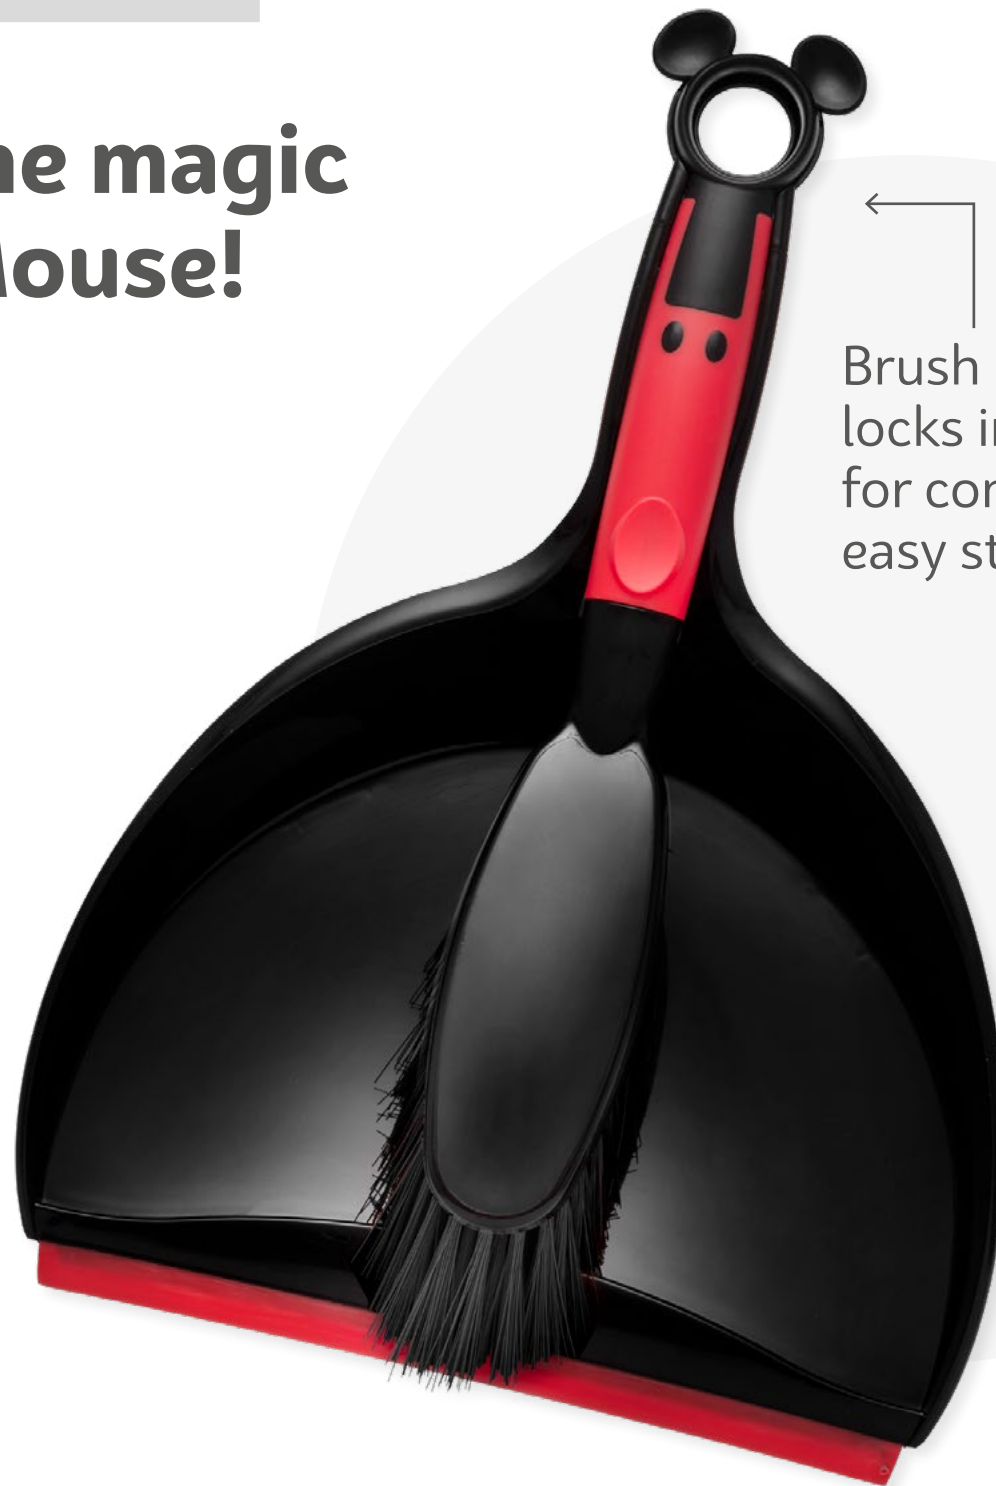

KITCHEN
Dish brush ↓

Celebrate the magic of Mickey Mouse!

“It’s kind of fun to do the impossible.”

– WALT DISNEY

Brush handle locks into dustpan for compact and easy storage

ALL SMOOTH SURFACES

← **Dustpan and brush set**

Infuse the excitement of Disney with the function and form of Mickey Mouse household cleaning products

Designed to scrub clean floors, walls, and tiles

ALL SURFACES

← **Iron scrub**

Don't let your cleaning products hide in the cupboard